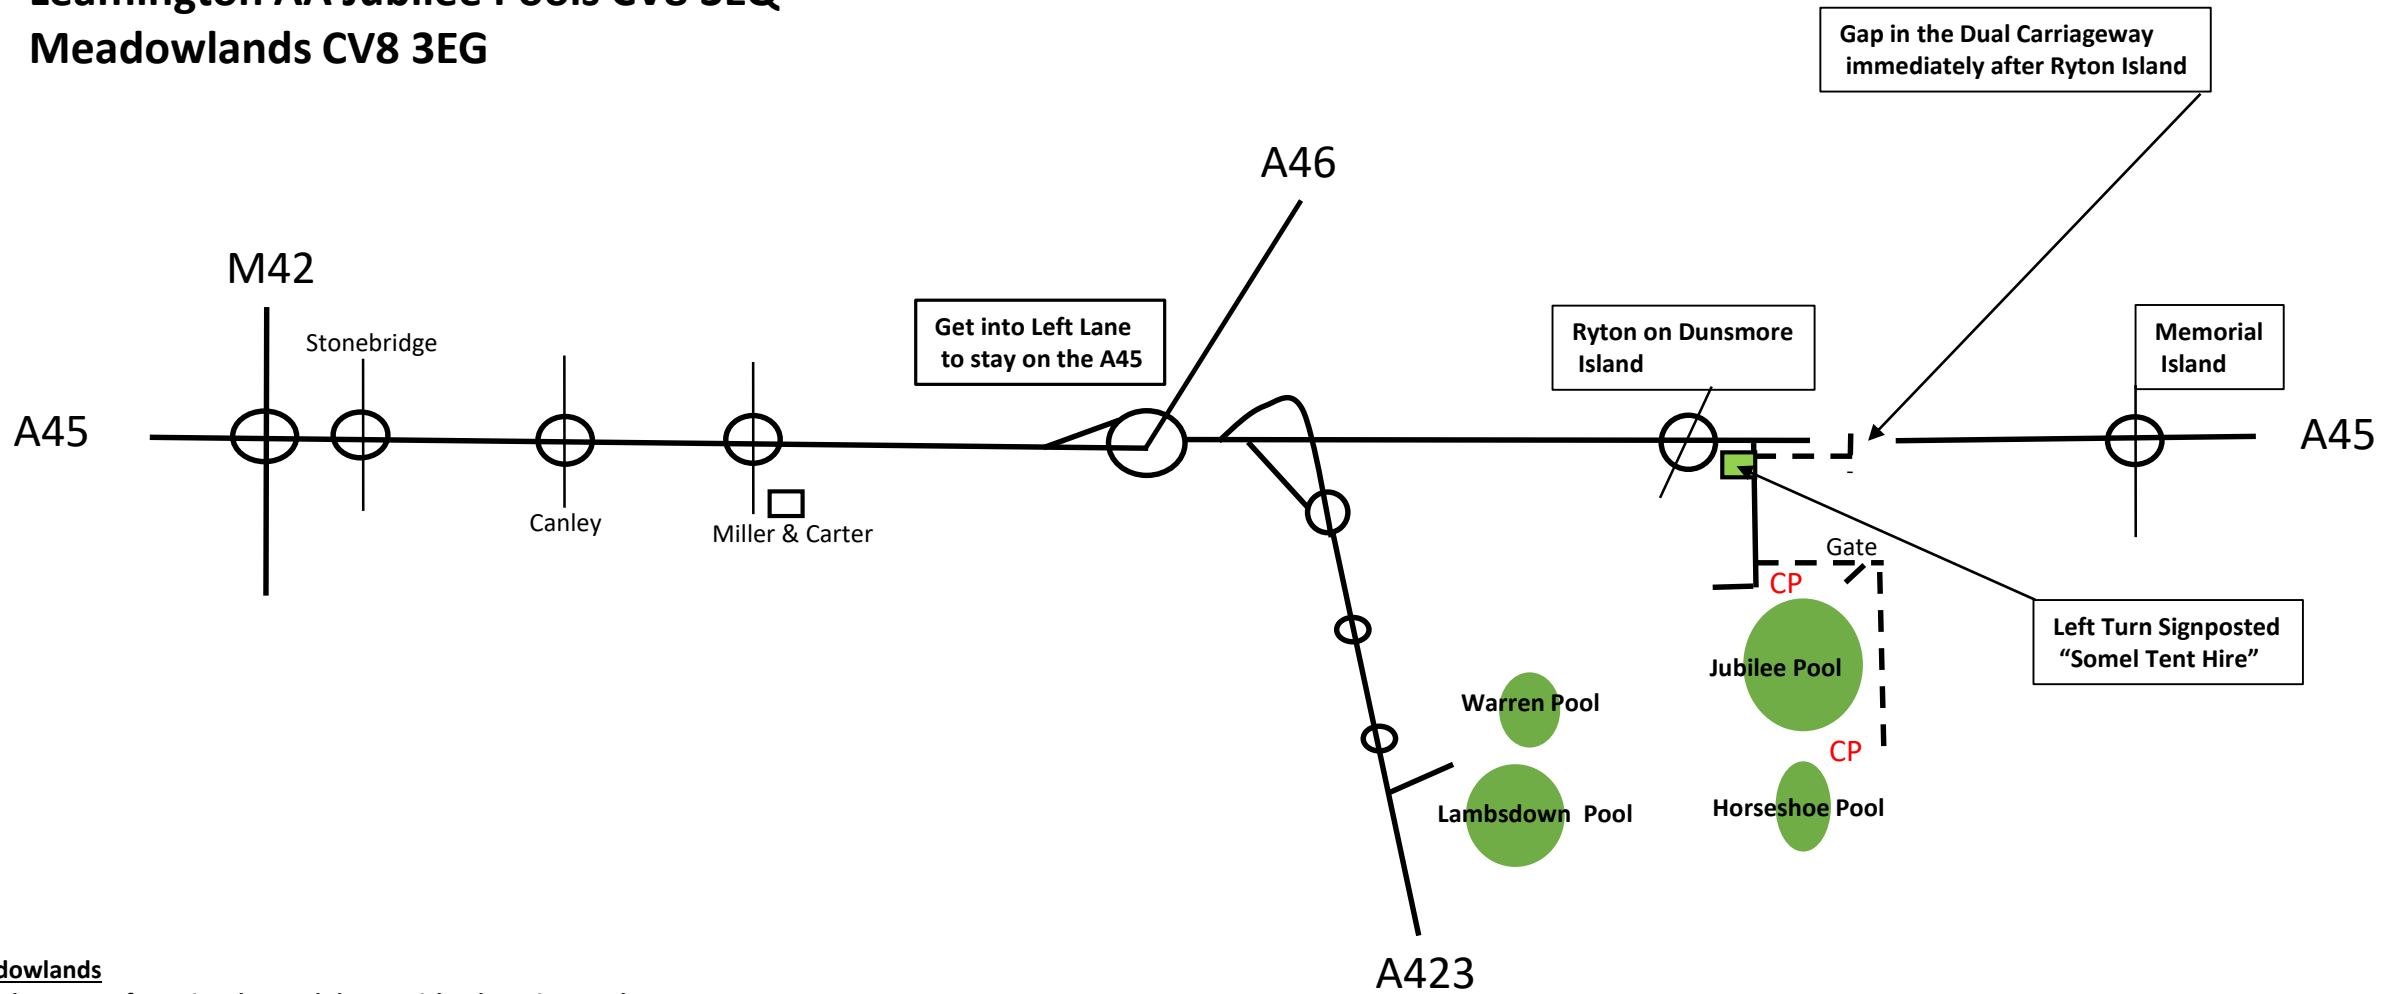

# Leamington AA Jubilee Pools CV8 3EQ Meadowlands CV8 3EG

## Meadowlands

Take the A45 as far as just beyond the A46 island staying on the A45

Take the left turn immediately after the A46 island, over 3 islands to turn left into Meadowlands Fishery

## Jubilee Pools

Continue on the A45 to the Ryton on Dunsmore island, immediately after the Ryton island get into the outside lane and go through the gap and return towards the island.

If you miss the gap turn around at Memorial Island.

Turn left at the sign "Somel Tent Hire" (just before the island). Turn left over the cattle grid and follow around to the gate.

Stay left past Jubilee Pool to the car park for Horseshoe Pool.