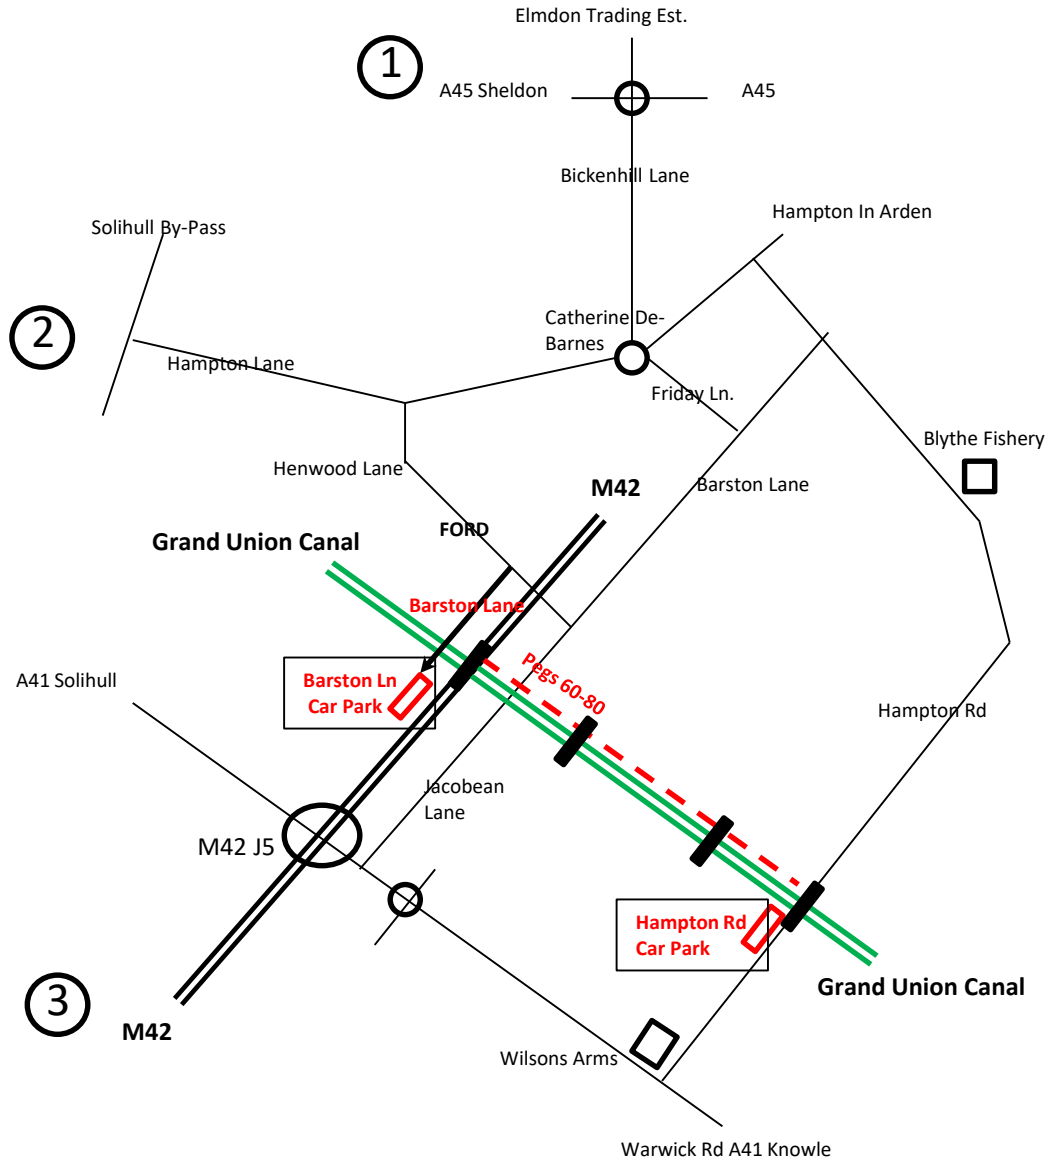

Dolphin AC – Grand Union Canal - Knowle

Directions to Barston Lane Car Park

Route 1 (from Sheldon / Yardley)

A45, right into Bickenhill Lane, over the island, straight on up Friday Ln to a Tee Junction. Right up Barston Ln to the Motorway Bridge. Right under the Motorway and Immediately Left at the side of the motorway into Barston Lane

Route 2 (from Solihull)

Down Hampton Lane and turn right into Henwood Ln. through the ford & continue to just before the motorway bridge, right up the side of the motorway into Barston Lane

Route 3 (from M42 J5)

Turn towards Knowle & Warwick. Left down Jacobean Ln. Left under the motorway bridge & immediately left up the side of the motorway bridge into Barston Lane.